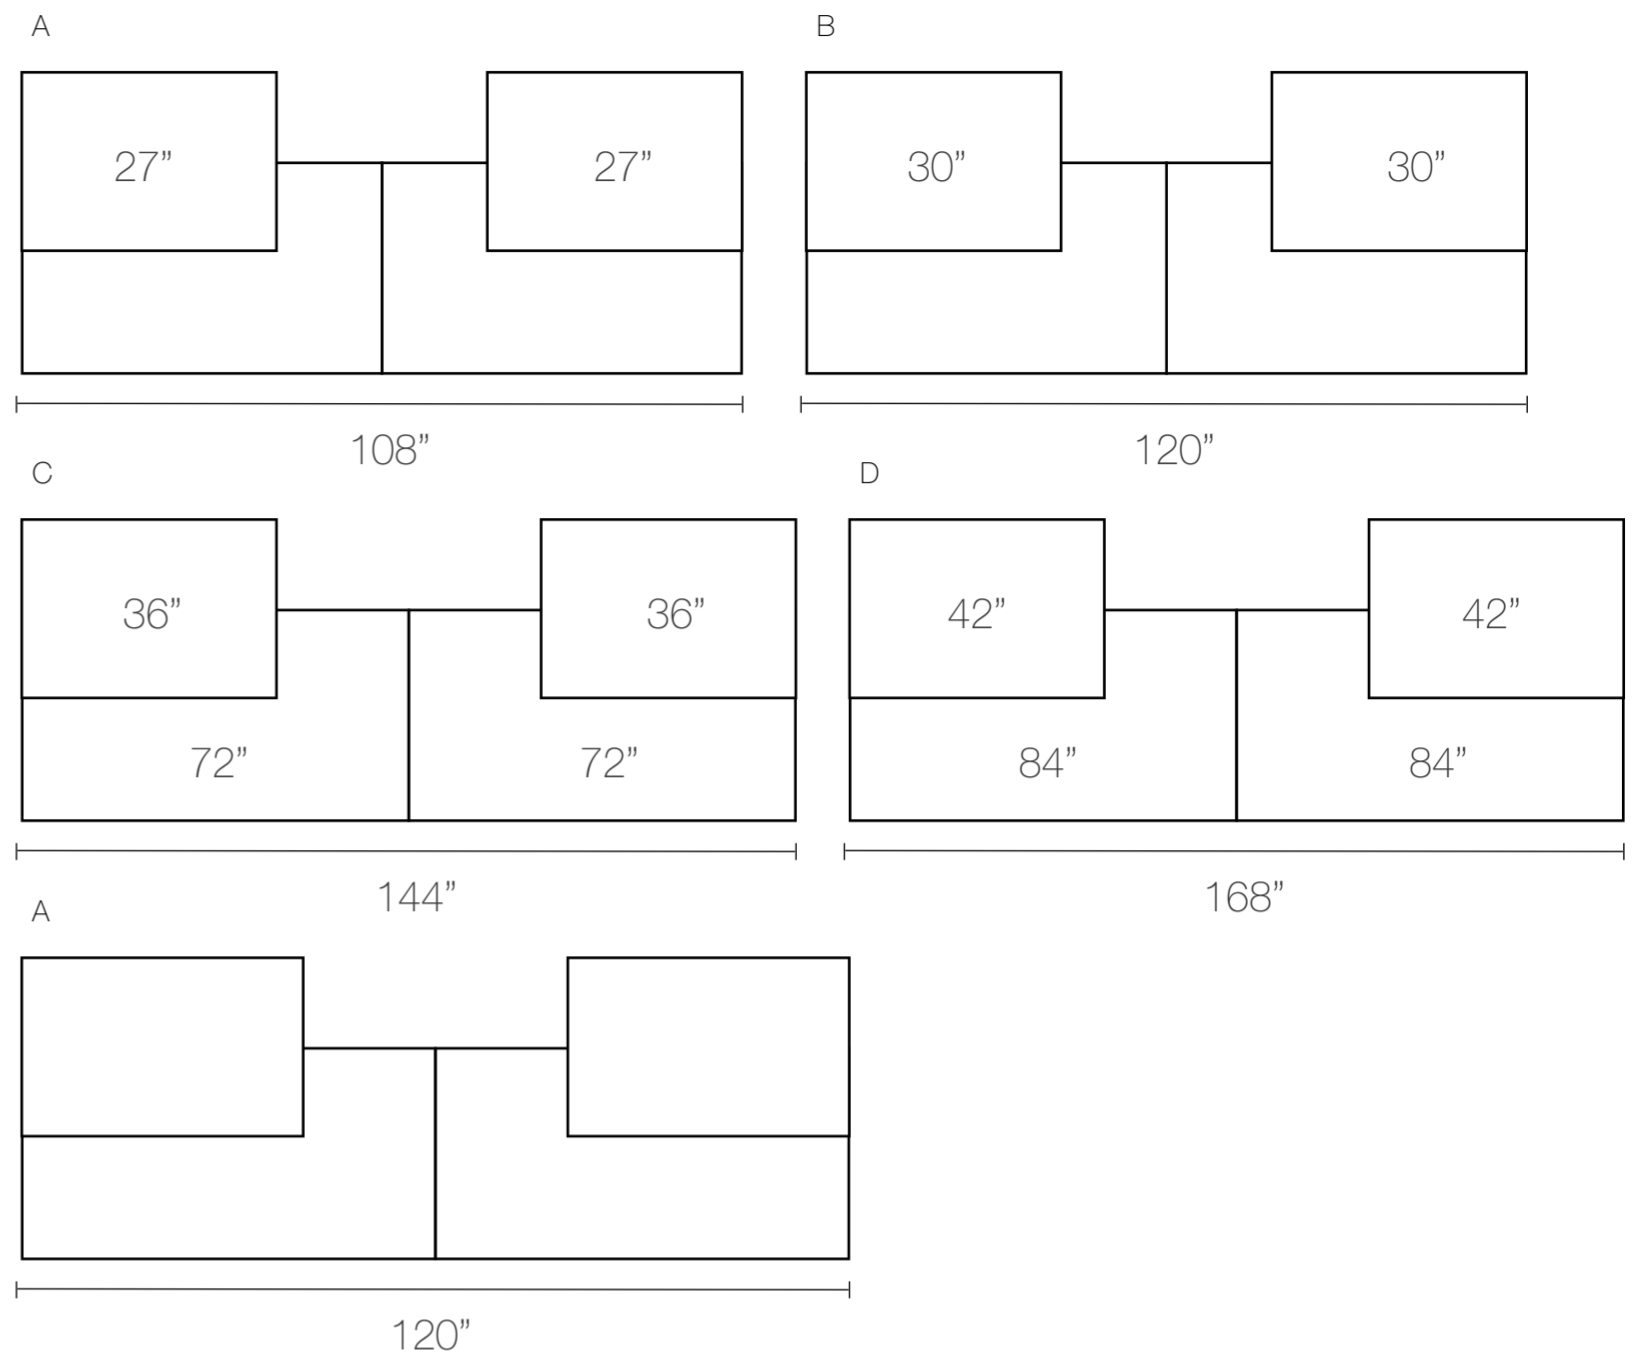

LA STRAIGHT DOUBLE COUNTER DESK TECHNICAL SPECIFICATION

FRONT SIDE

BACK SIDE

SIZES OPTIONS

STORAGE POSITION

TYPE OF DRAWERS