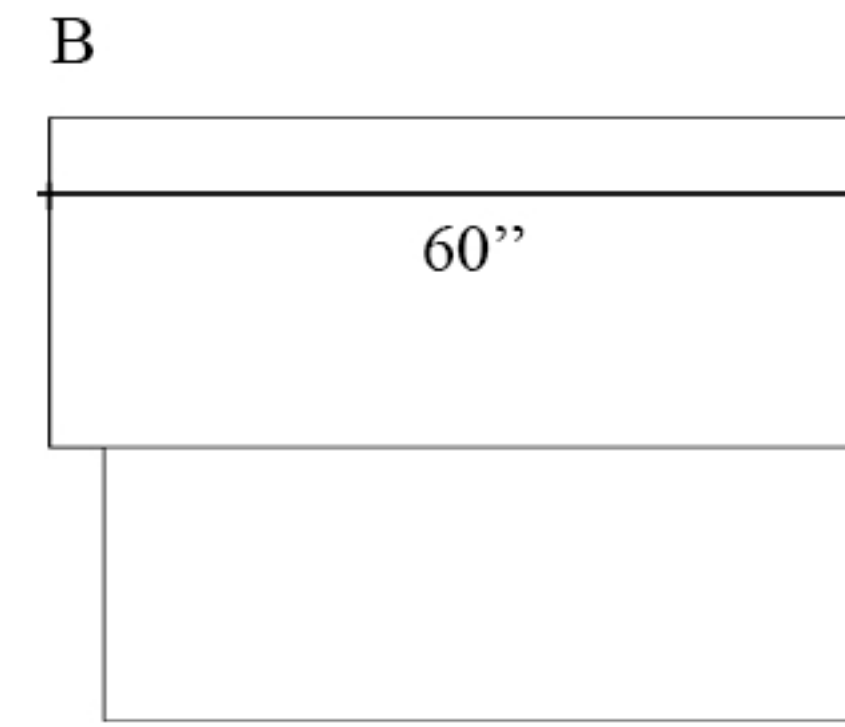

SAN FRANCISCO L-SHAPE RECEPTION DESK

aXis

TECHNICAL SPECIFICATIONS

Back Side

Front Side

Storage position

Left

Right

Size options

TOP VIEW

Extension options

LOW EXTENSION

WITH COUNTER

Storage options

Skinny Plastic
Pencil Drawer

Built-In Two Drawer
& File Cabinet