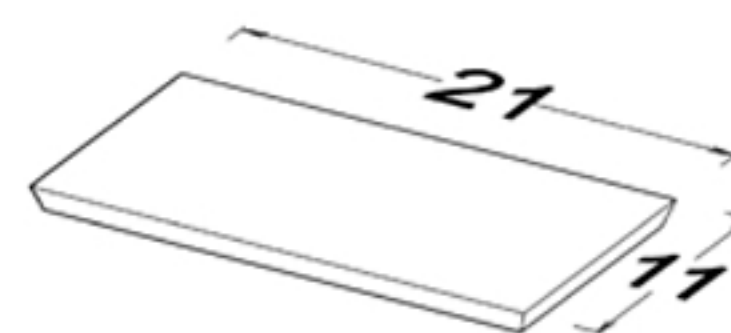

SAN FRANCISCO L-SHAPE RECEPTION DESK

aXis

TECHNICAL SPECIFICATIONS

Back Side

Front Side

Storage position

Left

Right

Size options

TOP VIEW

Extension options

LOW EXTENSION

WITH COUNTER

Storage options

Skinny Plastic
Pencil Drawer

Built-In Two Drawer
& File Cabinet