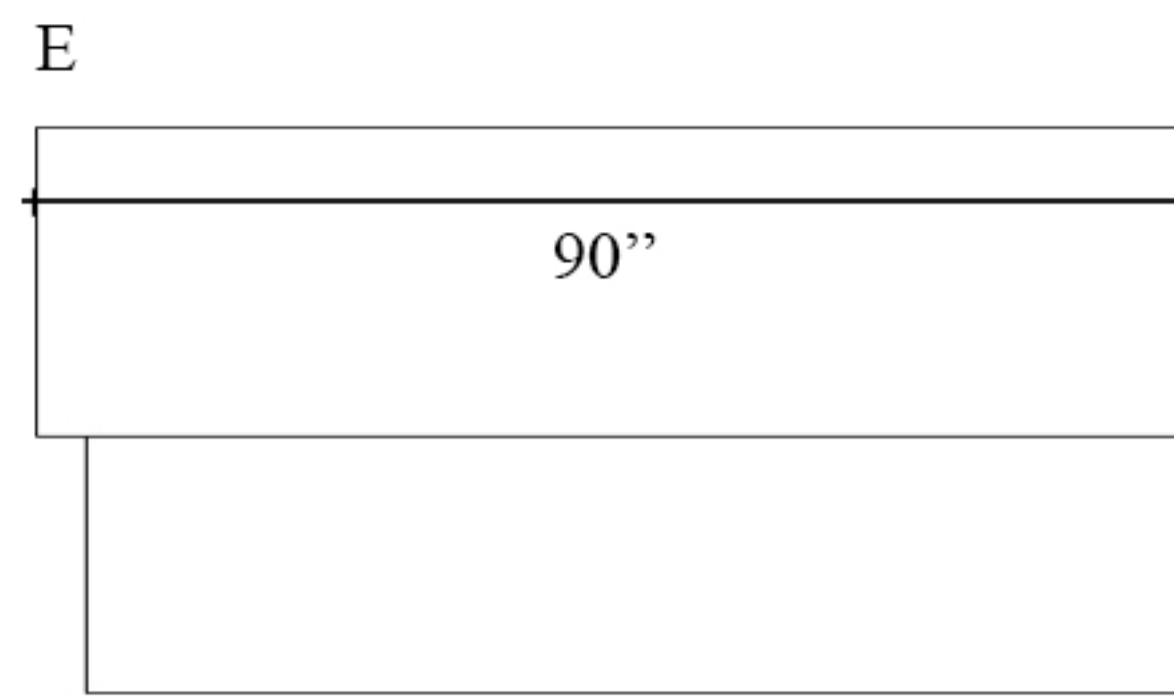

Size options