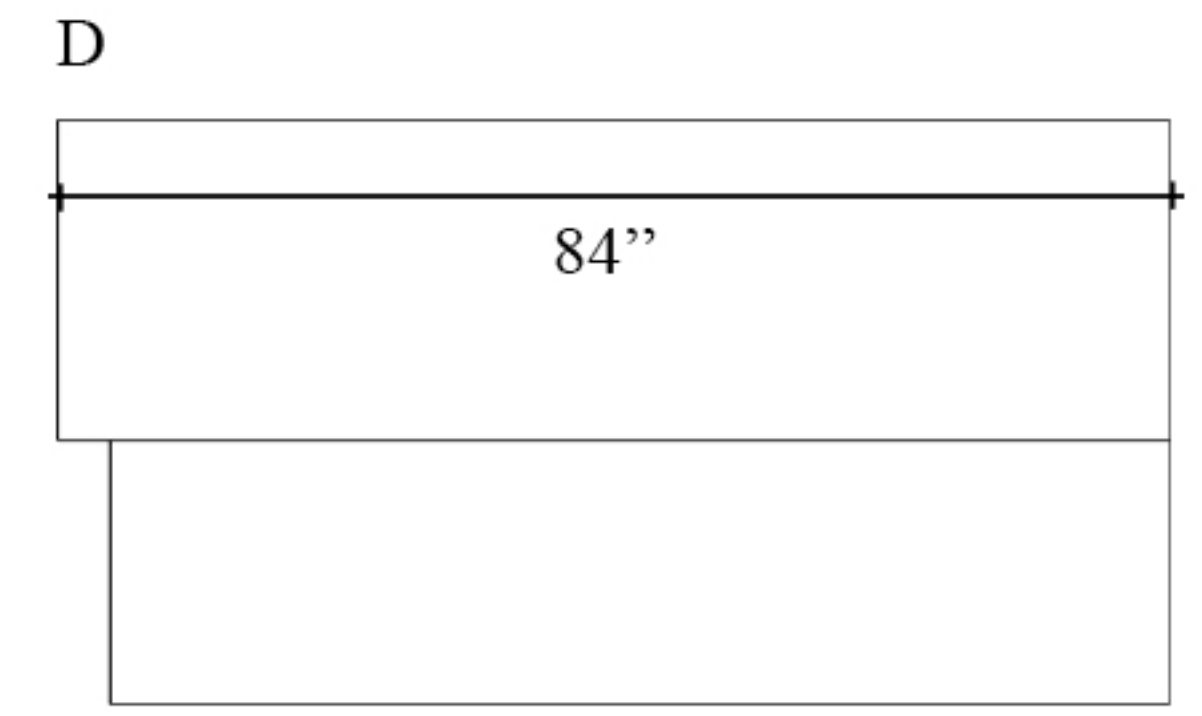

Size options