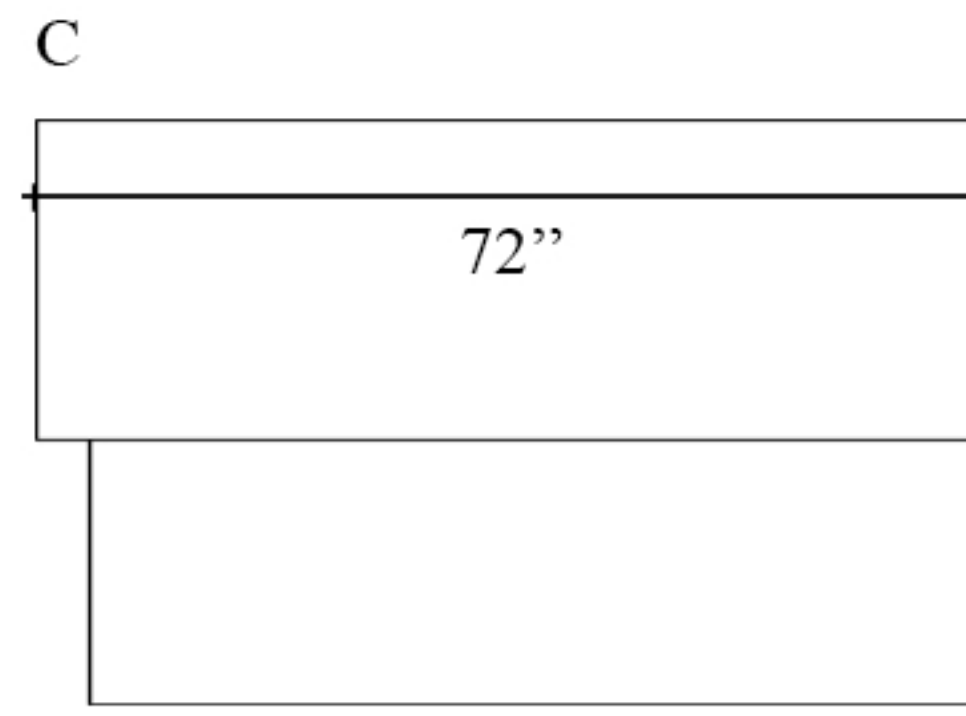

SAN FRANCISCO L-SHAPE RECEPTION DESK

aXis

TECHNICAL SPECIFICATIONS

Back Side

Front Side

Storage position

Left

Right

Size options

TOP VIEW

Extension options

LOW EXTENSION

WITH COUNTER

Storage options

Skinny Plastic
Pencil Drawer

Built-In Two Drawer
& File Cabinet