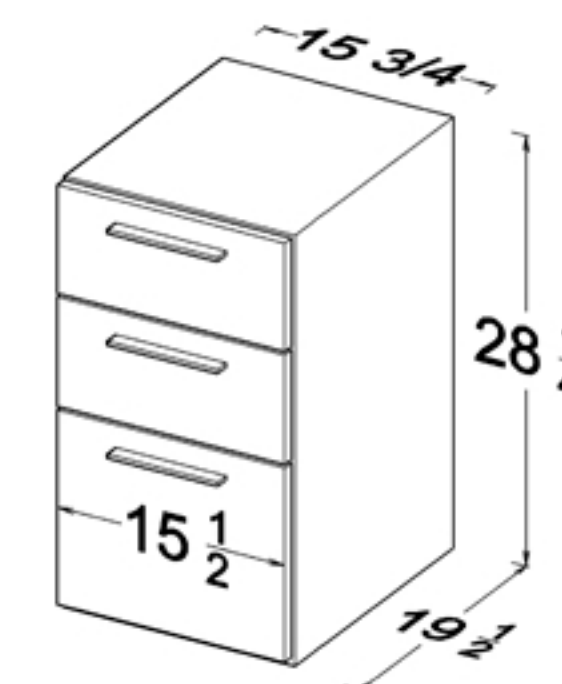

SAN FRANCISCO L-SHAPE RECEPTION DESK

aXis

TECHNICAL SPECIFICATIONS

Back Side

Front Side

Storage position

Left

Right

Size options

TOP VIEW

Extension options

LOW EXTENSION

WITH COUNTER

Storage options

Skinny Plastic
Pencil Drawer

Built-In Two Drawer
& File Cabinet