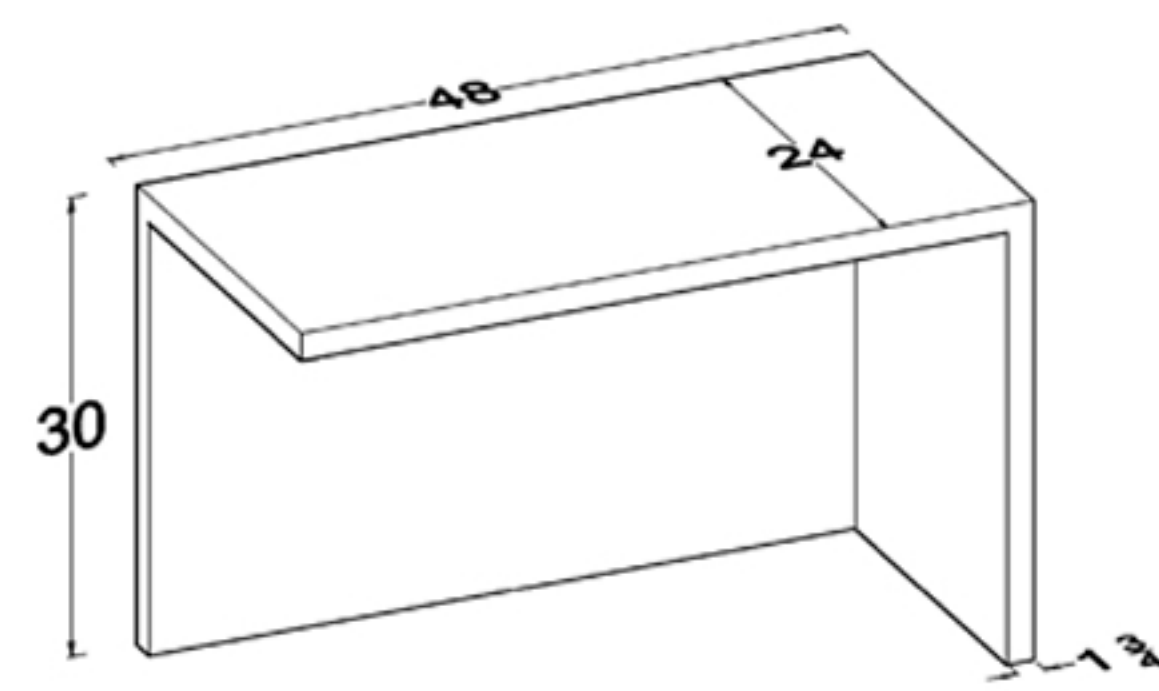

SAN FRANCISCO L-SHAPE RECEPTION DESK

aXis

TECHNICAL SPECIFICATIONS

Back Side

Front Side

Storage position

Left

Right

Size options

TOP VIEW

Extension options

LOW EXTENSION

WITH COUNTER

Storage options

Skinny Plastic
Pencil Drawer

Built-In Two Drawer
& File Cabinet