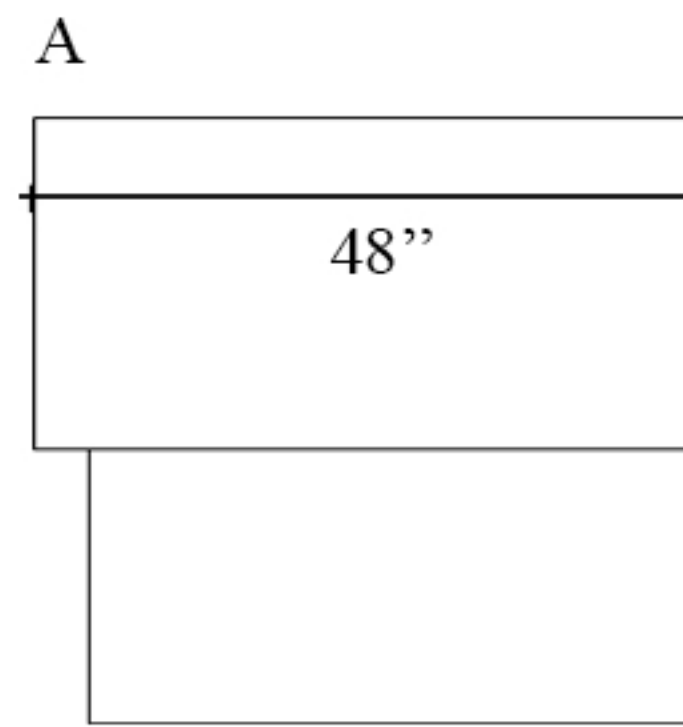

SAN FRANCISCO L-SHAPE RECEPTION DESK

aXis

TECHNICAL SPECIFICATIONS

Back Side

Front Side

Storage position

Left

Right

Size options

TOP VIEW

Extension options

LOW EXTENSION

WITH COUNTER

Storage options

Skinny Plastic
Pencil Drawer

Built-In Two Drawer
& File Cabinet